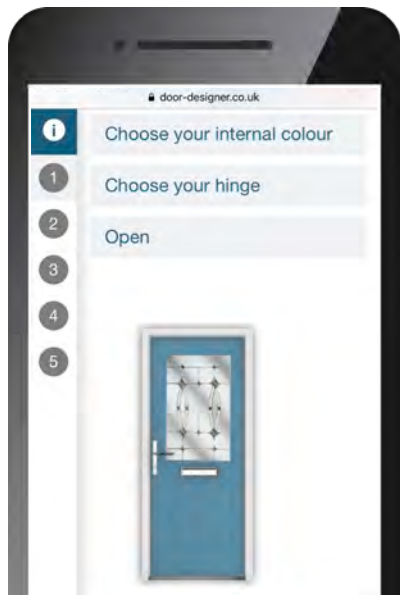

**Savana**

**Scotia**  
 Zinc or Brass  
 Caming

**Sierra**

**Trieste**

**Valentia**

\* Kara Colour available in Zinc only

Our Latest Innovation

Visit  
OUR DOOR DESIGNER