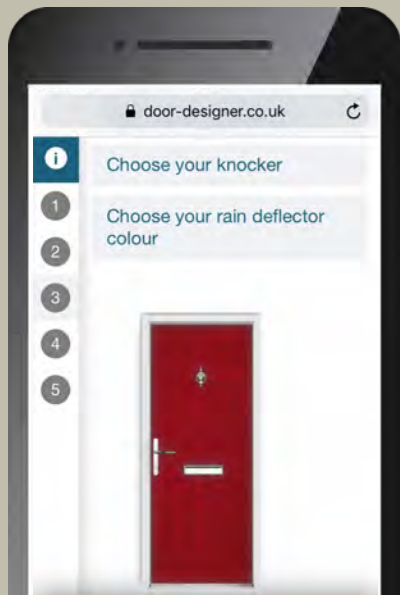

Signature

Our Signature range of doors are tried, tested and trusted.

Visit
OUR DOOR DESIGNER

to create your dream bespoke composite door

door-designer.co.uk