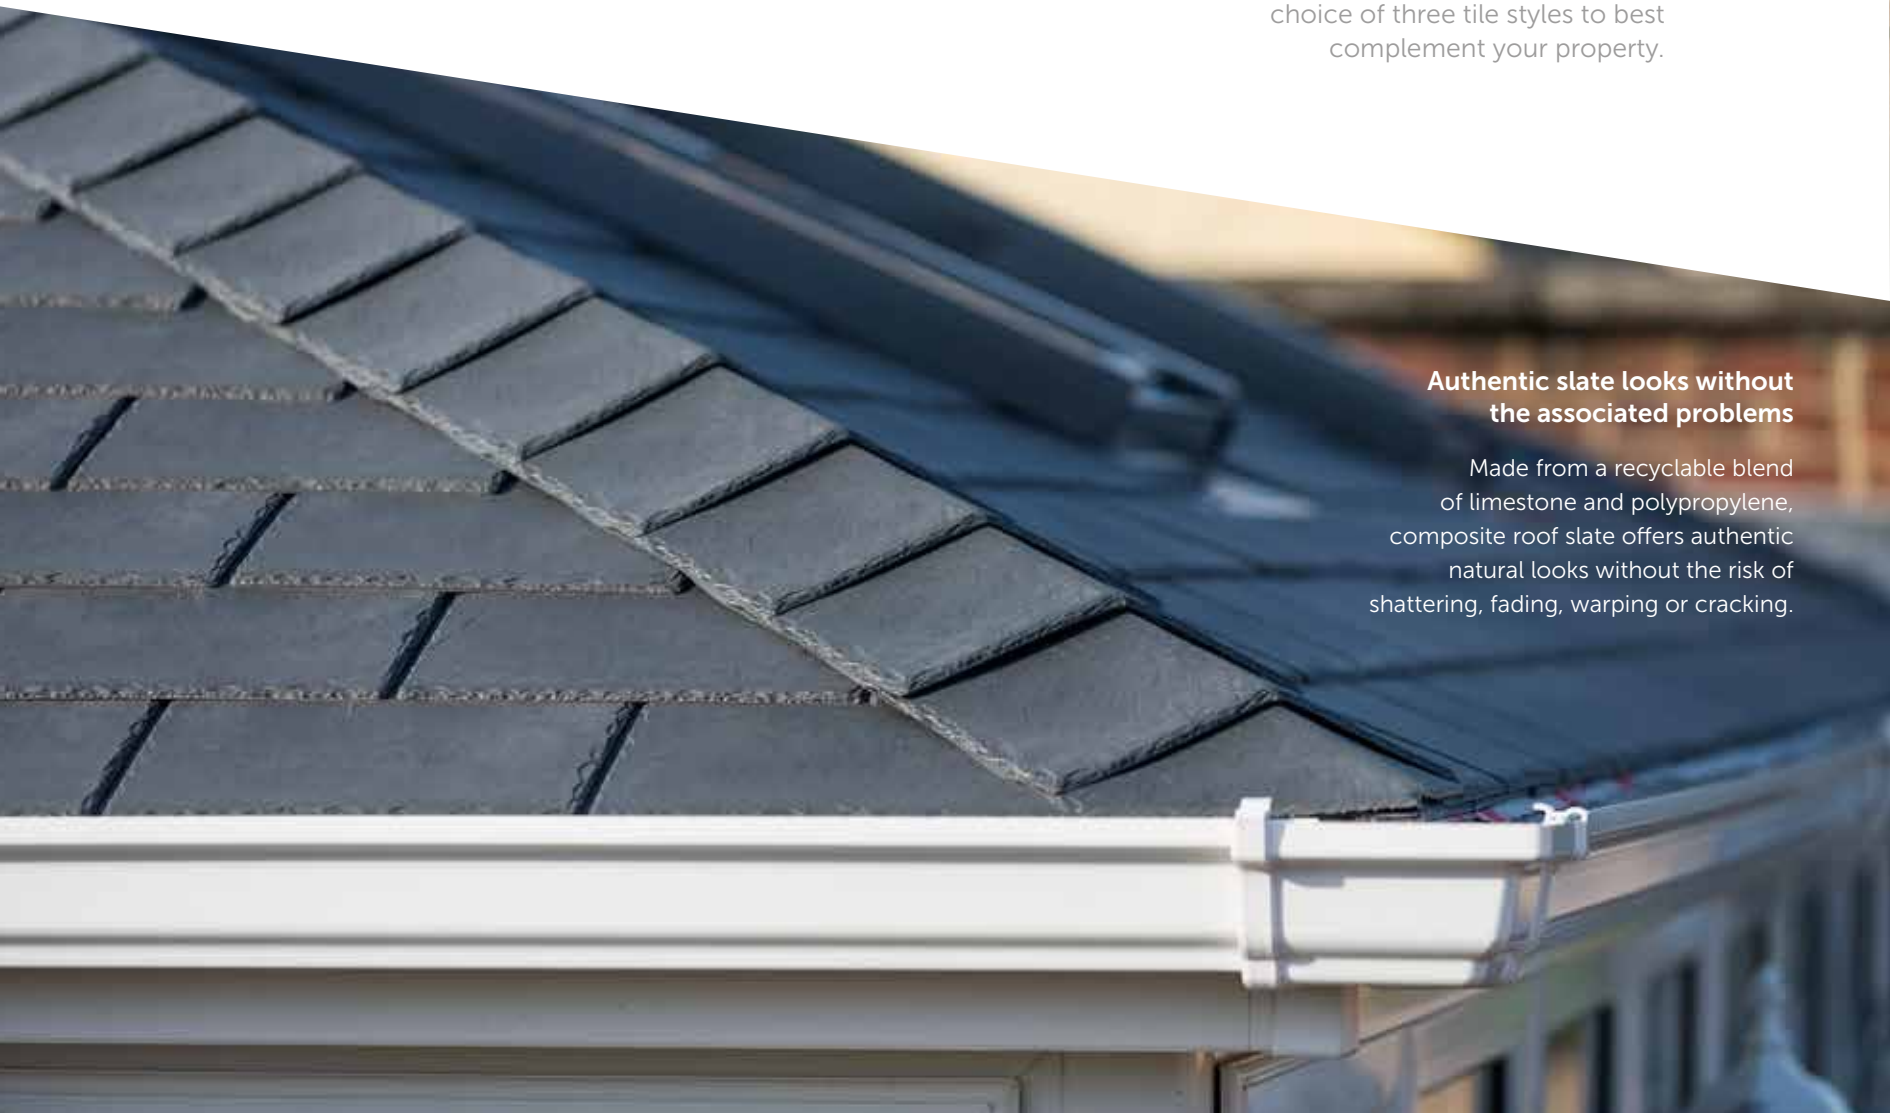

The Equinox tiled roof is the perfect solution. Combining high-quality precision engineering with attractive styling inside and out, you'll be adding valuable extra usable space to your home without the high cost of building an extension. It all goes to make the Equinox tiled roof the best value way to improve your lifestyle.

* Dependent on tile type

Choose

your tile style

Equinox is available with a choice of three tile styles to best complement your property.

Authentic slate looks without the associated problems

Made from a recyclable blend of limestone and polypropylene, composite roof slate offers authentic natural looks without the risk of shattering, fading, warping or cracking.