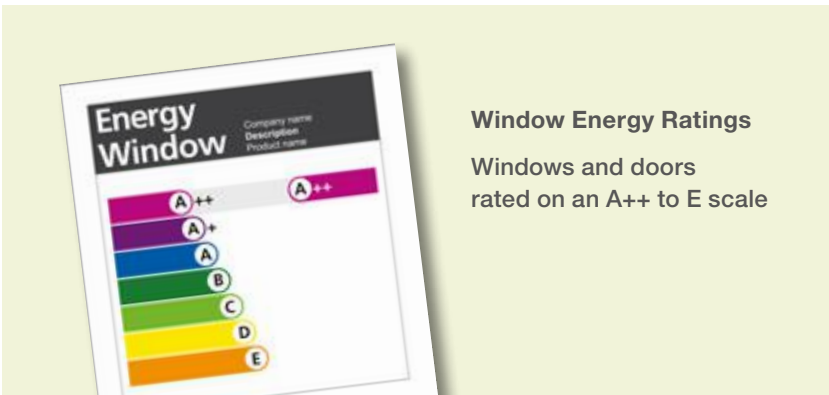

Window Energy Ratings

Windows and doors rated on an A++ to E scale

A+

a positive contribution

Any windows or door with a WER of 'A' or higher makes a positive energy contribution to your home