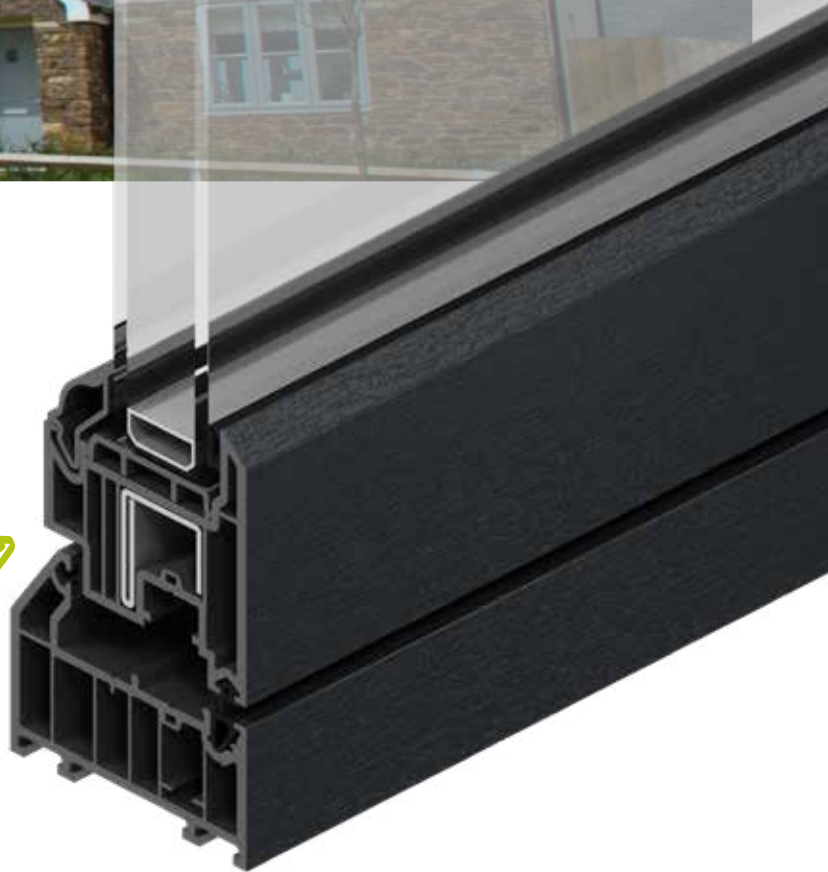

multi-chambered frame design

Energy efficient design

Our multi-chambered frame designs deliver exceptional energy efficiency for both windows and doors – helping to keep your home warm and comfortable all year round, as well as reducing your energy consumption. Our slim frames also allow the area of glass in windows to be optimised, maximising the amount of natural light within your home.